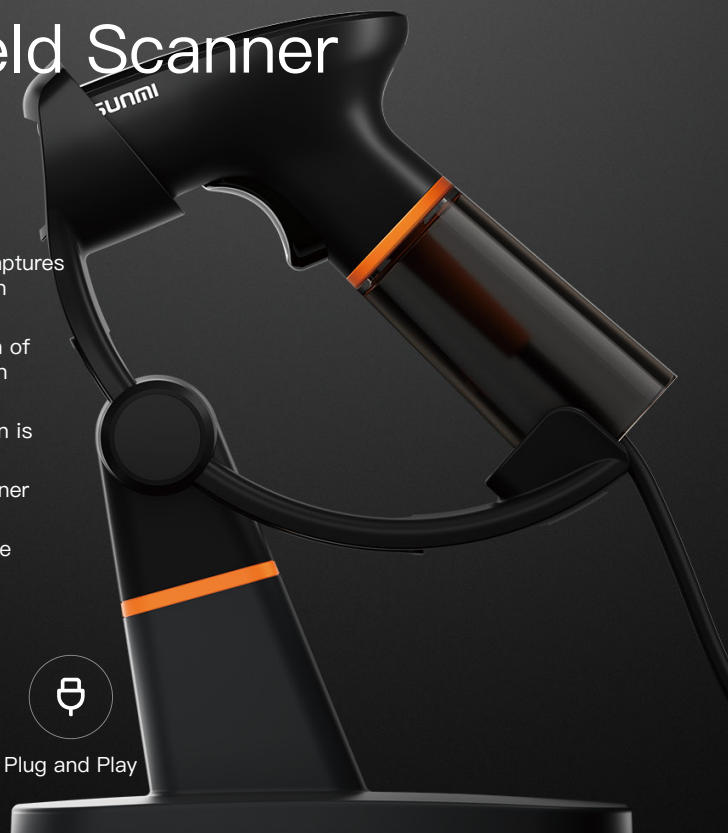

Barcode-reader

SUNMI 2D Handheld Scanner

reddot design award
winner 2019

- Equipped with a high-performance imaging chip that captures even the shakiest frames, this scanner has a high motion tolerance that doesn't compromise on quality.
- The ultra-quick decoding algorithm is the true definition of speed as it accurately identifies folded, colored and even distorted bar codes for easy accessibility.
- The scanner briefly vibrates to let you know when a scan is complete so you never miss a code.
- With looks that follow the latest design trends, the scanner enhances your store's image.
- Comes with a three-year warranty(which even covers the built-in wire rods)

*Does not cover physical damage

Scanning Barcode

Mobile Payment

Drop-Proof

Plug and Play

SUNMI 2D Handheld Scanner

Technical specifications

OS Windows/iOS Android/Linux	Image Sensor CMOS	Pixel 640*480	Reading Precision ≥3mil	Reading Depth of Field EAN13(13mil)55mm-300mm QR CODE(15mil)35mm-190mm
Lighting White LED	Adapter Operating voltage: DC5V±5% Operating current: <500mA	Prompt Buzzer, vibrator, LED prompt	Focusing Red light LED 625nm	Barcode Sensitivity Inclined ±50° / Rotary 360° / Deflected ±50°
Field of View Angle Horizontal 45° Vertical 34°	Symbol Contrast ≥30%	Environment Operating temperature: -10°C ~ 50°C Storage temperature: -40°C ~ 70°C Relative humidity: 5% ~ 95%(no condensation) Electrostatic protection: ±8kV(direct discharge) ±15kV(air discharge) Drop height:1.2 meters	Size 160mm*95mm*71mm	Port 1x USB Type-A
Symbologies 1D: Code128, UCC/EAN-128, AIM128, EAN-8, EAN-13, ISBN/ISSN, UPC-E, UPC-A, Interleaved 2 of 5, ITF-6, ITF-4, Matrix 2 of 5, Industrial 25, Standard 25, Code39, Codabar, Code 93, Code 11, Plessey, MSI-Plessey, RSS-14, RSS-Limited, RSS-Expand 2D: PDF417, QR Code, Data Matrix				